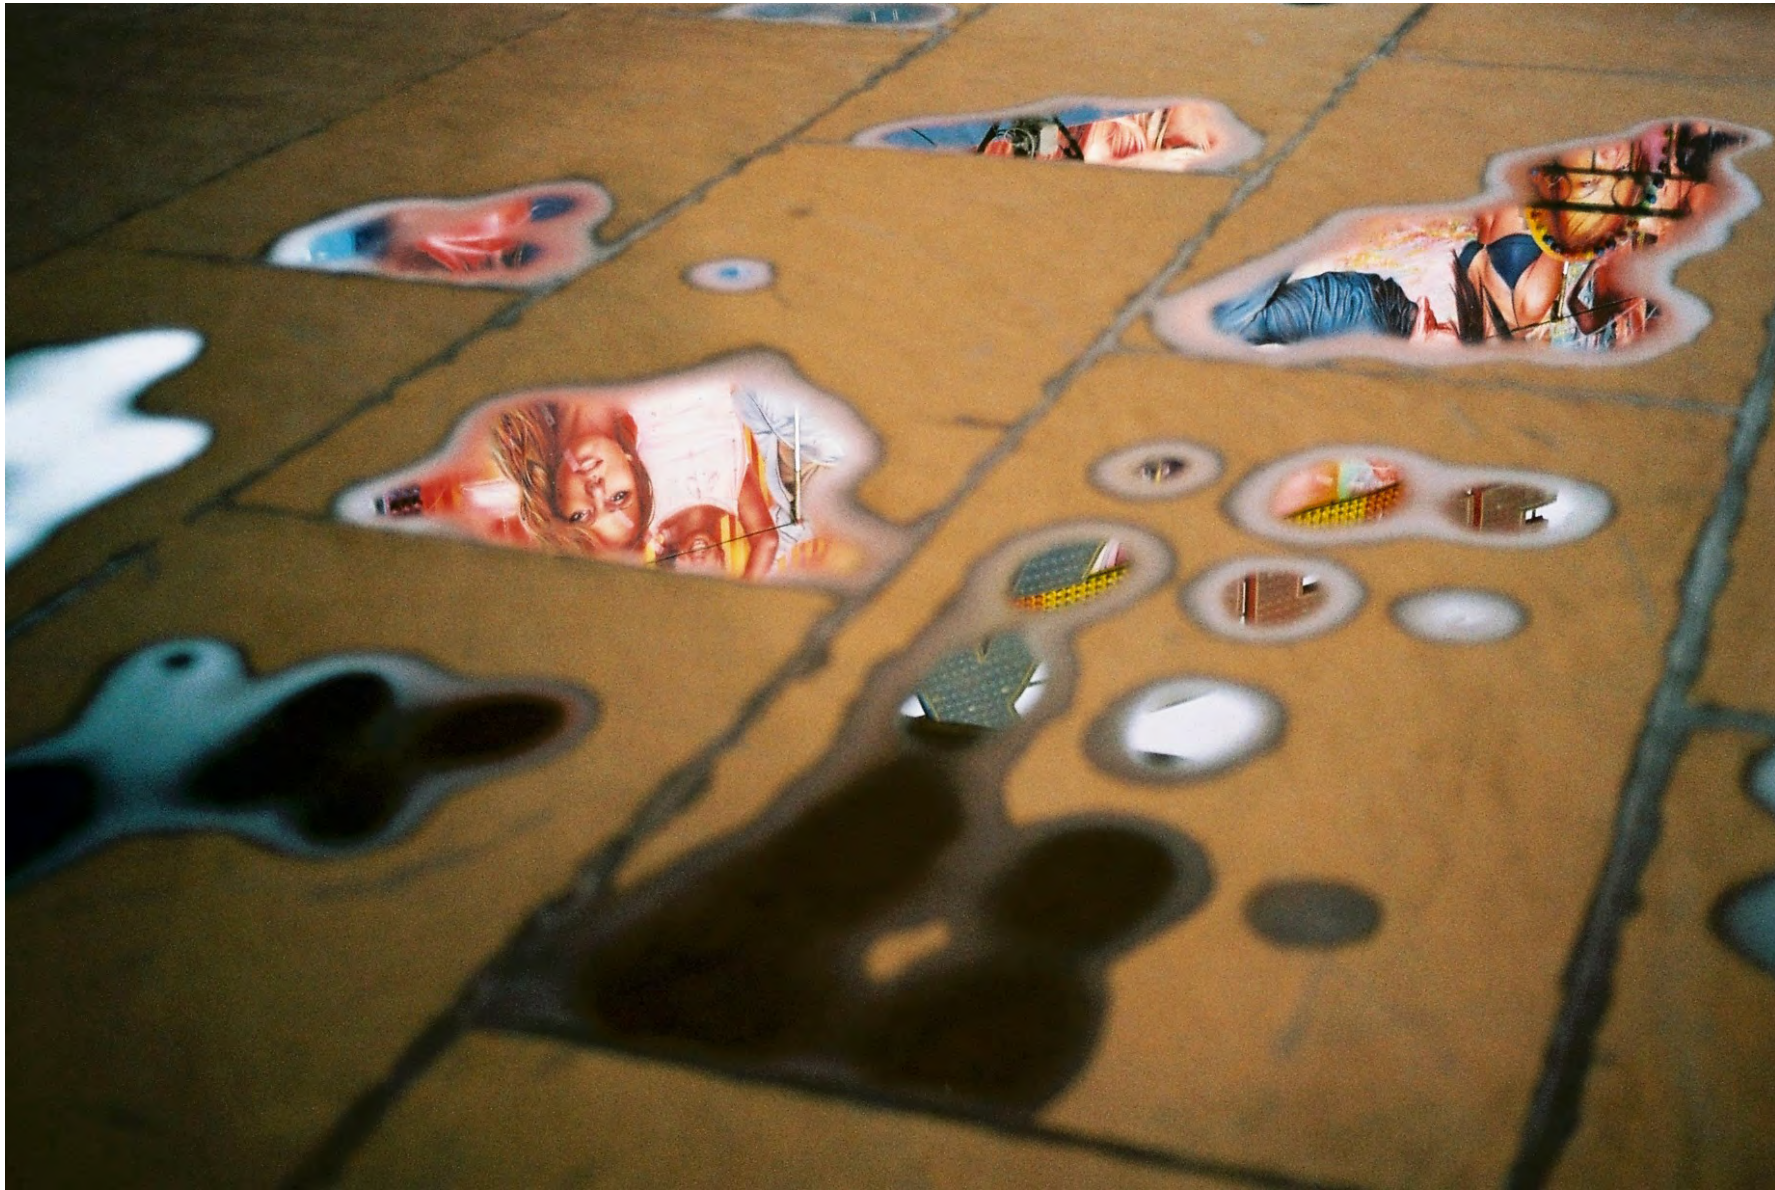

ISABELLE GRAEFF

Matter & Mind (Alle helfen Allen)
Sexauer Gallery, Berlin, 2021

Matter & Mind (Alle helfen Allen), installation view, Sexauer Gallery, Berlin, 2021

Cosmic Soup, archiv pigment print, 218 x 328 cm, 2021

Quantum, video installation, 22.27 min loop, 2021

Ständer (Gemeinschaft), glazed ceramics, bee candles, acorns, 2021

Matter & Mind (Alle helfen Allen), installation view, Sexauer Gallery, Berlin, 2021

Infinite Echo, 154 x 222 cm, C-Print, 2021

The Cloud of Unknowing, glazed ceramics, Ø 220cm, 2021

Alle helfen Allen, neon sculpture, Ø 90 cm, 2021

Exit

Soloshow Sexauer Gallery &
book publication with
Hatje Cantz Publishers, 2018

Exit, installation view, Sexauer Gallery, Berlin, 2018

Lizzard Point, 98 x 69 cm, C-Print, 2016

Brighton, 71 x 50 cm, C-Print, 2016

Blackpool, 154 x 108cm, C-Print, 2016

Blackpool, 102 x 154 cm, C-Print, 2015
Cliff End, 102 x 154 cm, C-Print, 2016

Yarner, 102 x 154 cm, C-Print, 2015
Bigbury Beach, 102 x 154 cm, C-Print, 2016