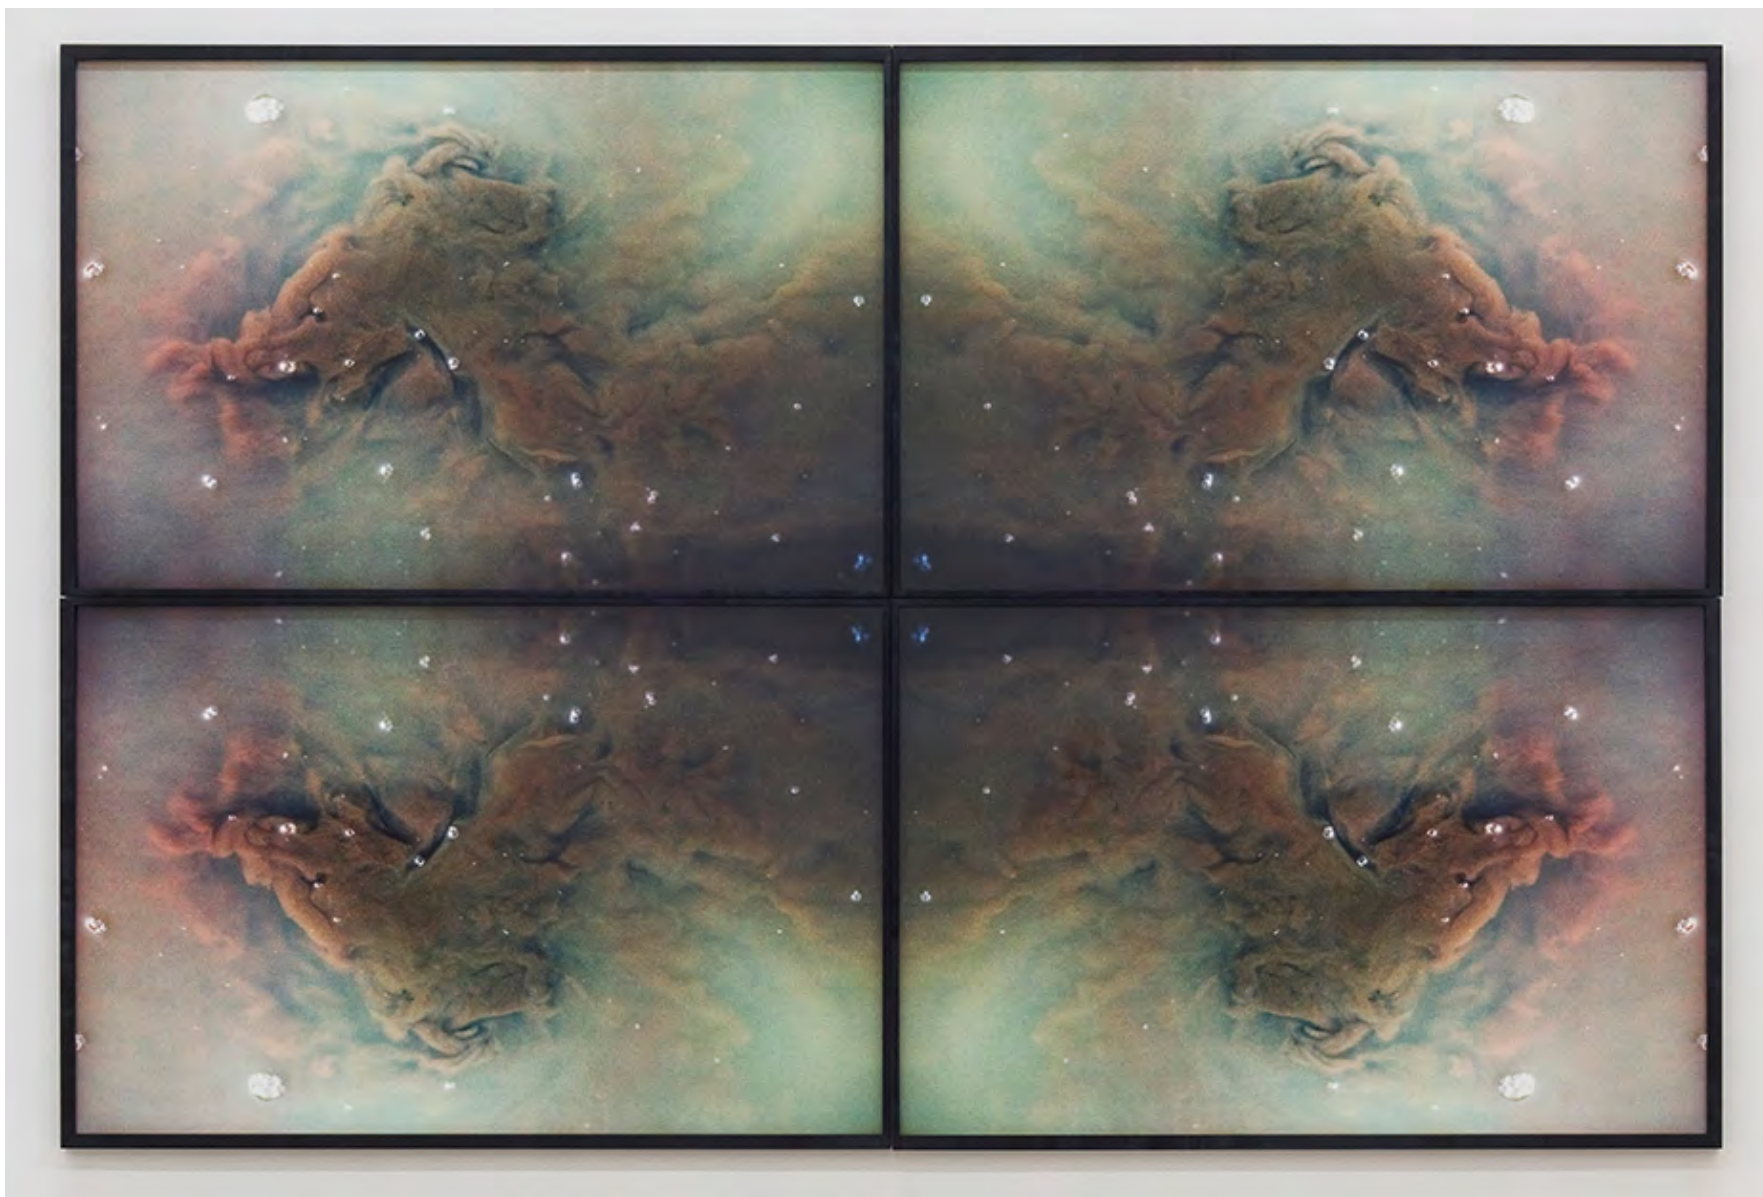

ISABELLE GRAEFF

Matter & Mind (Alle helfen Allen)
Sexauer Gallery, Berlin, 2021

Matter & Mind (Alle helfen Allen), installation view, Sexauer Gallery, Berlin, 2021

Cosmic Soup, archiv pigment print, 218 x 328 cm, 2021

Quantum, video installation, 22.27 min loop, 2021

Ständer (Gemeinschaft), glazed ceramics, bee candles, acorns, 2021

Matter & Mind (Alle helfen Allen), installation view, Sexauer Gallery, Berlin, 2021

Infinite Echo, 154 x 222 cm, C-Print, 2021

The Cloud of Unknowing, glazed ceramics, Ø 220cm, 2021

Alle helfen Allen, neon sculpture, Ø 90 cm, 2021

Exit

Soloshow Sexauer Gallery &
book publication with
Hatje Cantz Publishers, 2018

Exit, installation view, Sexauer Gallery, Berlin, 2018